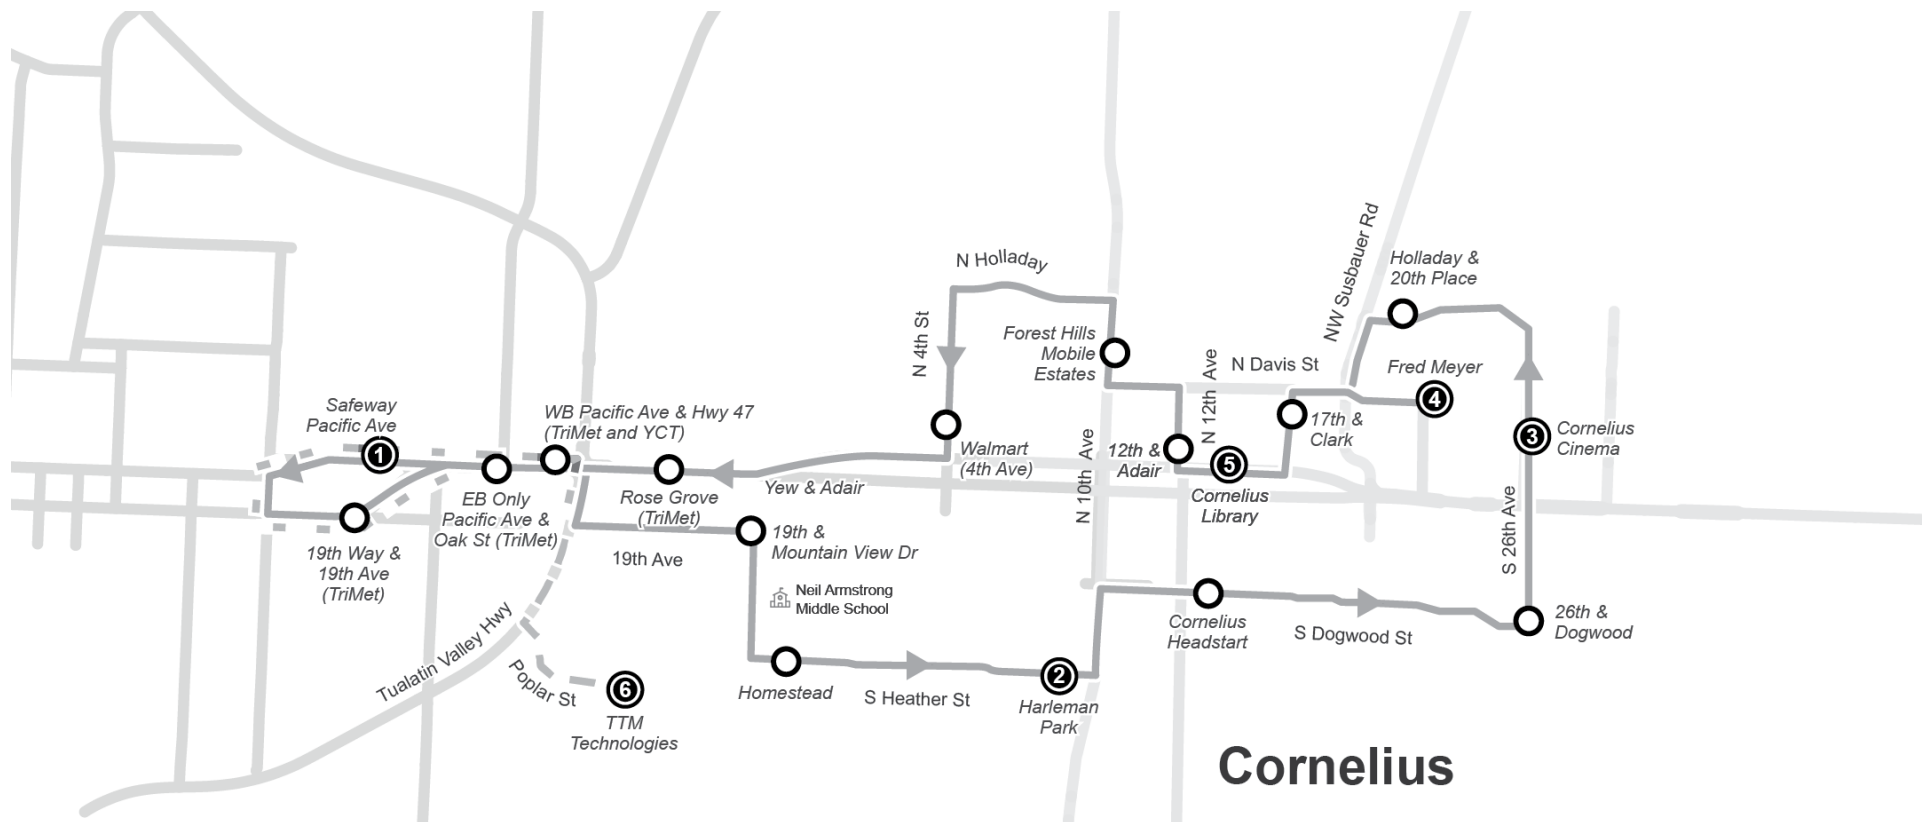

**CorneliusLink Weekday Schedule**

<b>Safeway (departs)</b> <i>(TM) (GL) (WL)</i>	<b>Harleman Park</b>	<b>Cornelius Cinema</b>	<b>Fred Meyer (arrives)</b>	<b>Fred Meyer (departs)</b>	<b>Cornelius Library</b>	<b>Safeway (arrives)</b> <i>(TM) (GL) (WL)</i>	<b>TTM Technologies</b>
						6:10 AM	6:20 AM
6:31 AM	6:40 AM	6:46 AM	6:50 AM	6:52 AM	6:55 AM	7:07 AM	
7:13 AM	7:22 AM	7:28 AM	7:32 AM	7:32 AM	7:35 AM	7:47 AM	
7:53 AM	8:02 AM	8:08 AM	8:12*	8:28 AM	8:32 AM	8:44 AM	
8:50 AM	8:59 AM	9:06 AM	9:11 AM	9:19 AM	9:23 AM	9:40 AM	
9:46 AM	9:55 AM	10:01 AM	10:05 AM	10:05 AM	10:08 AM	10:20 AM**	
11:15 AM	11:24 AM	11:31 AM	11:36 AM	11:44 AM	11:48 AM	12:05 PM	
12:12 PM	12:21 PM	12:27 PM	12:31 PM**	12:46 PM	12:50 PM	1:02 PM	
1:09 PM	1:18 PM	1:24 PM	1:28 PM**	1:58 PM	2:01 PM	2:13 PM	
2:21 PM	2:30 PM	2:37 PM	2:42 PM	2:52 PM	2:56 PM	3:13 PM	
3:23 PM	3:32 PM	3:38 PM	3:42 PM**	3:59 PM	4:02 PM	4:14 PM	
4:20 PM	4:29 PM	4:36 PM	4:40 PM	4:51 PM	4:54 PM	5:08 PM	
5:17 PM	5:26 PM	5:33 PM	5:38 PM	5:46 PM	5:50 PM	6:06 PM	
6:14 PM	6:23 PM	6:30 PM	6:35 PM	6:43 PM	6:47 PM	7:03 PM	

**Transfers:** *(TM)* TriMet *(GL)* GroveLink *(WL)* WestLink

**Driver Break:** \*\*

# Cornelius

- Major stop
- Minor stop
- Weekday loop
- - - Employment loop

The Major Stops have published times, while the Minor Stops don't have a published time.