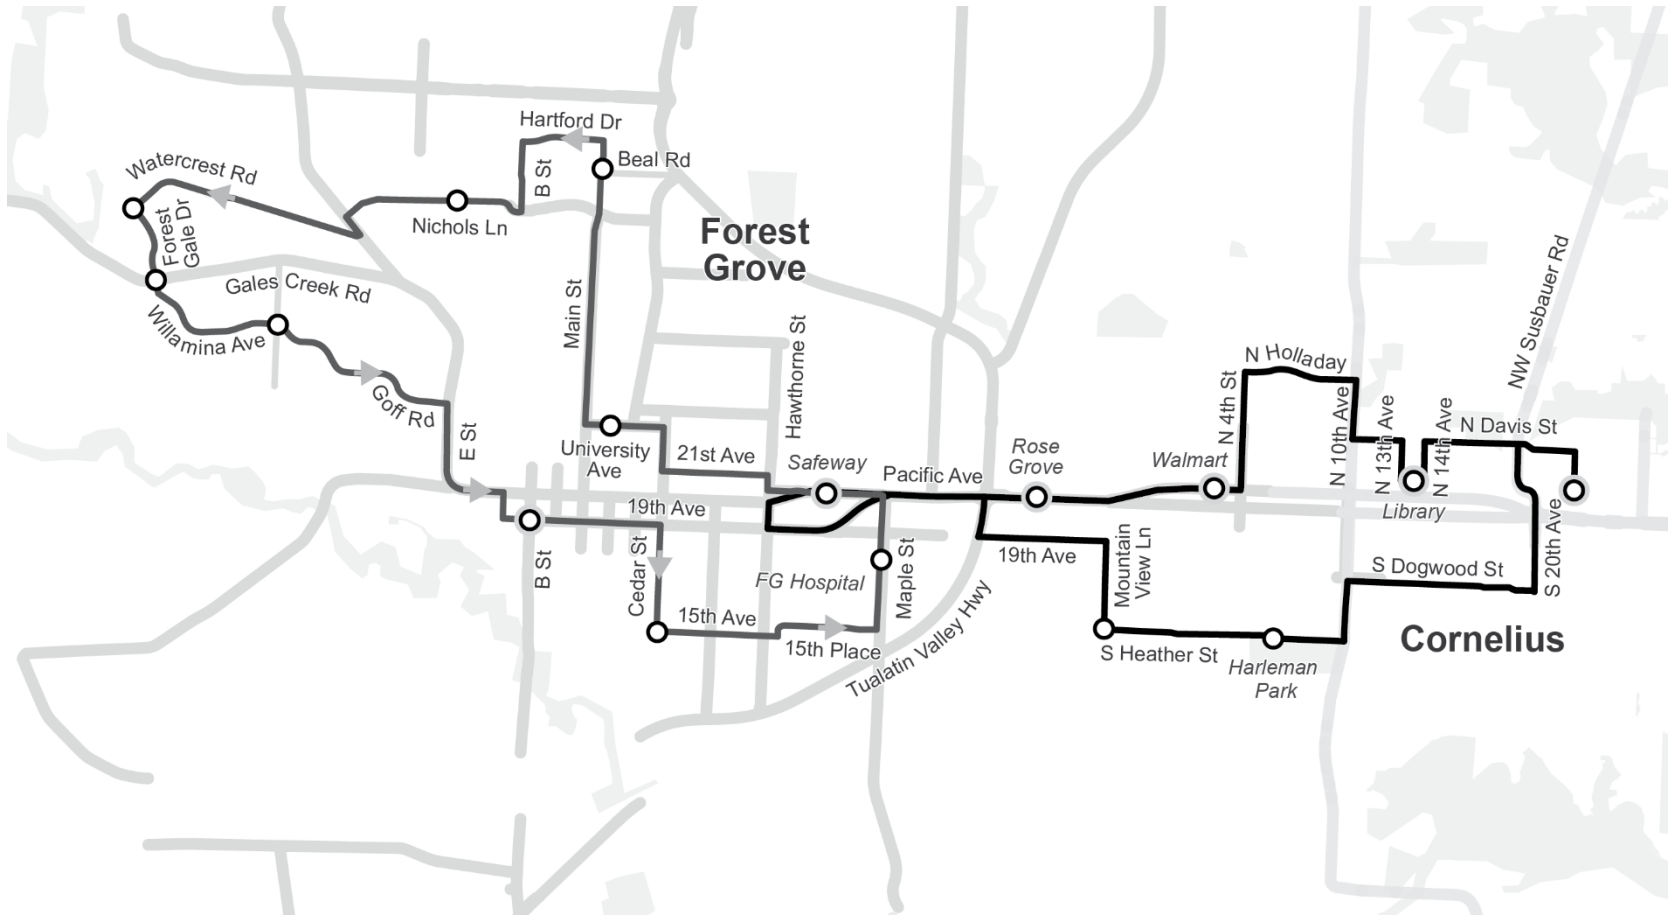

**CorneliusLink Saturday Schedule**

<b>Safeway</b> <i>(TM) (GL)</i>	<b>Homestead</b>	<b>Harleman Park</b>	<b>Fred Meyer</b>	<b>Cornelius Library</b>	<b>Walmart</b> <i>(TM)</i>	<b>Rose Grove</b> <i>(TM)</i>	<b>Safeway</b> <i>(TM) (GL)</i>
11:10 AM	11:18 AM	11:21 AM	11:29 AM	11:34 AM	11:40 AM	11:43 AM	11:46 AM
11:55 AM	12:03 PM	12:06 PM	12:14 PM	12:19 PM	12:25 PM	12:28 PM	12:31 PM
12:50 PM	12:58 PM	1:01 PM	1:09 PM	1:14 PM	1:20 PM	1:24 PM	1:26 PM
1:35 PM	1:43 PM	1:46 PM	1:54 PM	1:59 PM	2:05 PM	2:08 PM	2:11 PM
2:55 PM	3:03 PM	3:06 PM	3:14 PM	3:19 PM	3:25 PM	3:28 PM	3:31 PM
3:40 PM	3:48 PM	3:51 PM	3:59 PM	4:04 PM	4:10 PM	4:13 PM	4:16 PM
4:35 PM	4:43 PM	4:46 PM	4:54 PM	4:59 PM	5:05 PM	5:08 PM	5:11 PM

**Transfers:** *(TM)* TriMet

**Forest Grove**

**Cornelius**

Watercrest Rd  
Forest Gate Dr

Gales Creek Rd  
Willamina Ave

Nichols Ln

Hartford Dr

Beal Rd

B St

Main St

University Ave

21st Ave

Hawthorne St

FG Hospital

15th Place

Maple St

NW Susbauer Rd

S Dogwood St

S 20th Ave

Golf Rd

E St

B St

Cedar St

15th Ave