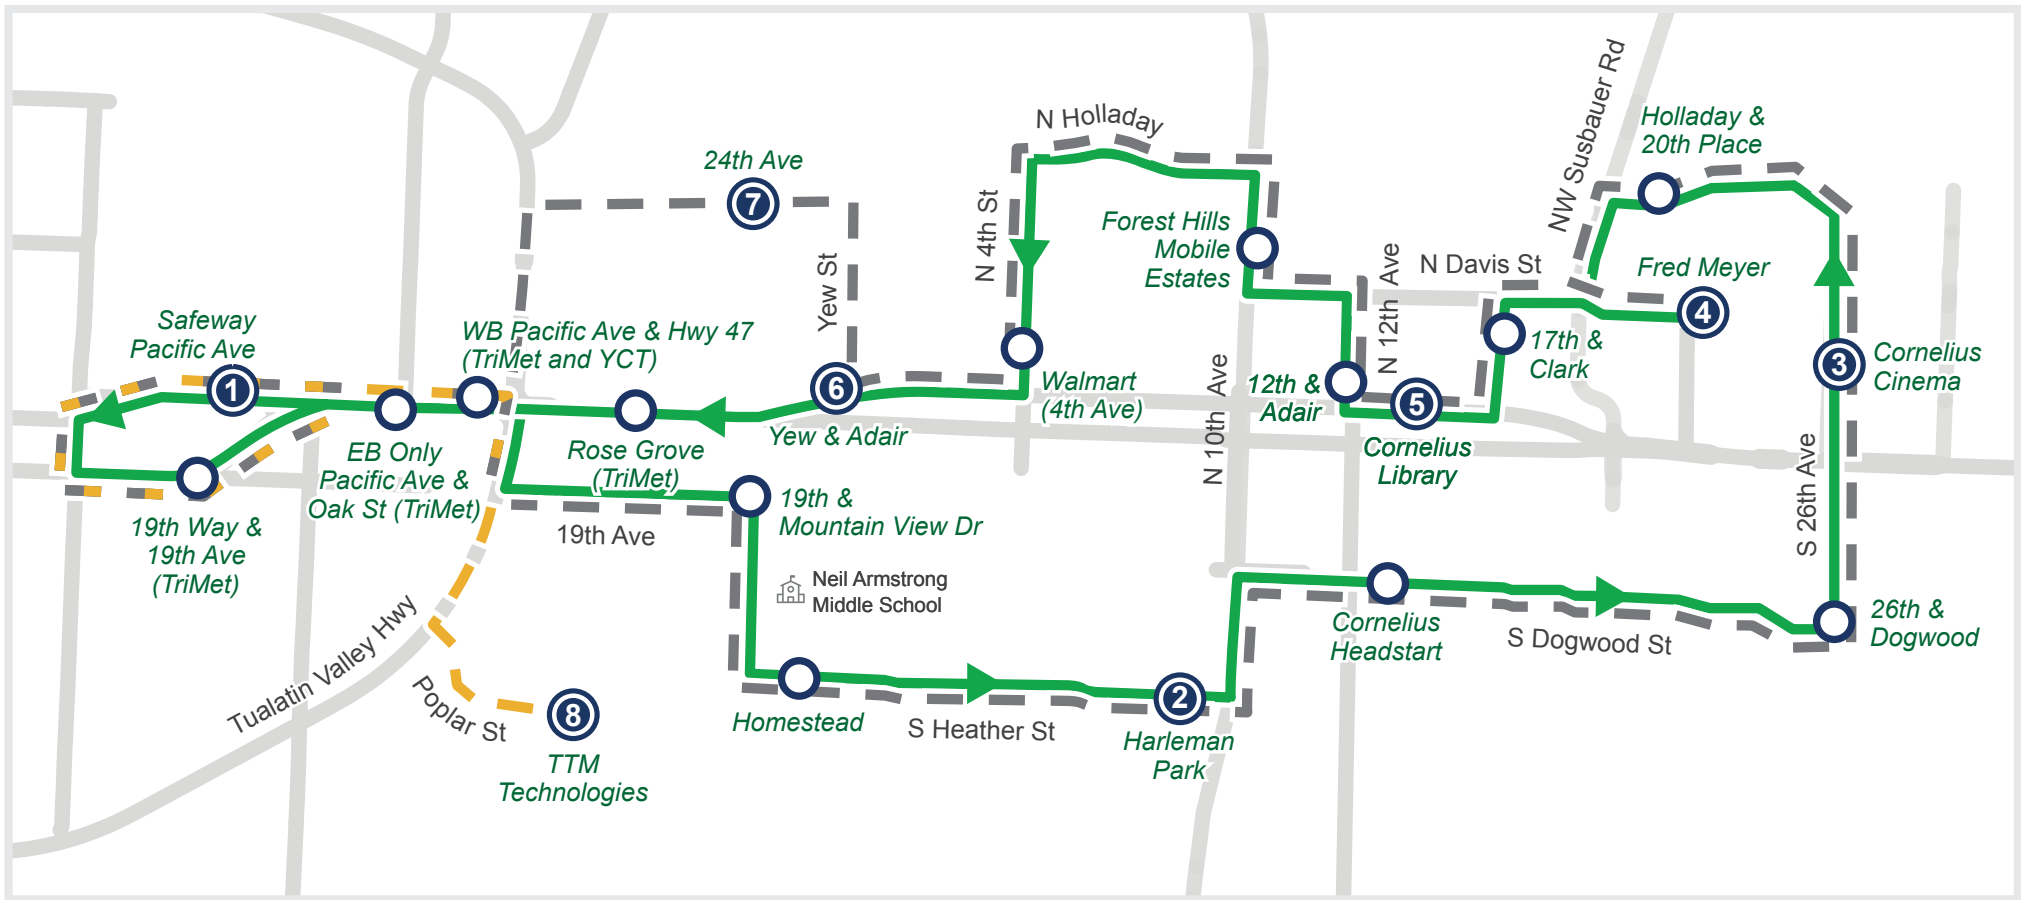

Route Schedule

Weekday and Employment Loops

Safeway (departs)	Harleman Park	Cornelius Cinema	Fred Meyer (arrives)	Fred Meyer (departs)	Cornelius Library	Yew & Adair	24th Avenue	Safeway (arrives)	TTM Technologies
wL						TM		wL	
GL								GL	
TM								TM	
1	2	3	4	4	5	6	7	1	8
							6:10	6:20	
6:31	6:40	6:46	6:50	6:52	6:55				7:07
7:13	7:22	7:28	7:32	7:32	7:35				7:47
7:53	8:02	8:08	8:12*	8:28	8:32				8:44
8:50	8:59	9:06	9:11	9:19	9:23				9:40
9:46	9:55	10:01	10:05	10:05	10:08				10:20*
11:15	11:24	11:31	11:36	11:44	11:48				12:05
12:12	12:21	12:27	12:31*	12:46	12:50				1:02
1:09	1:18	1:24	1:28*	1:58	2:01				2:13
2:21	2:30	2:37	2:42	2:52	2:56				3:13
3:23	3:32	3:38	3:42*	3:59	4:02	4:08	4:10		4:14
4:20	4:29	4:36	4:40	4:51	4:54	5:02	5:04		5:08
5:17	5:26	5:33	5:38	5:46	5:50	5:59	6:01		6:06
6:14	6:23	6:30	6:35	6:43	6:47				7:03

We respect civil rights. For a copy of our policy or to request a brochure in an alternate format call the number above.

Updated June 2024

We'll get you there.

Cornelius Link

Weekday Services

Free weekday services open to the public
Connecting the Cornelius community

 Major stop
  Minor stop
  Weekday loop
  Employment loop PM
  Employment loop AM

The Major Stops have published times, while the Minor Stops don't have a published time.

Cornelius Link

FLAG CORNELIUSLINK DOWN