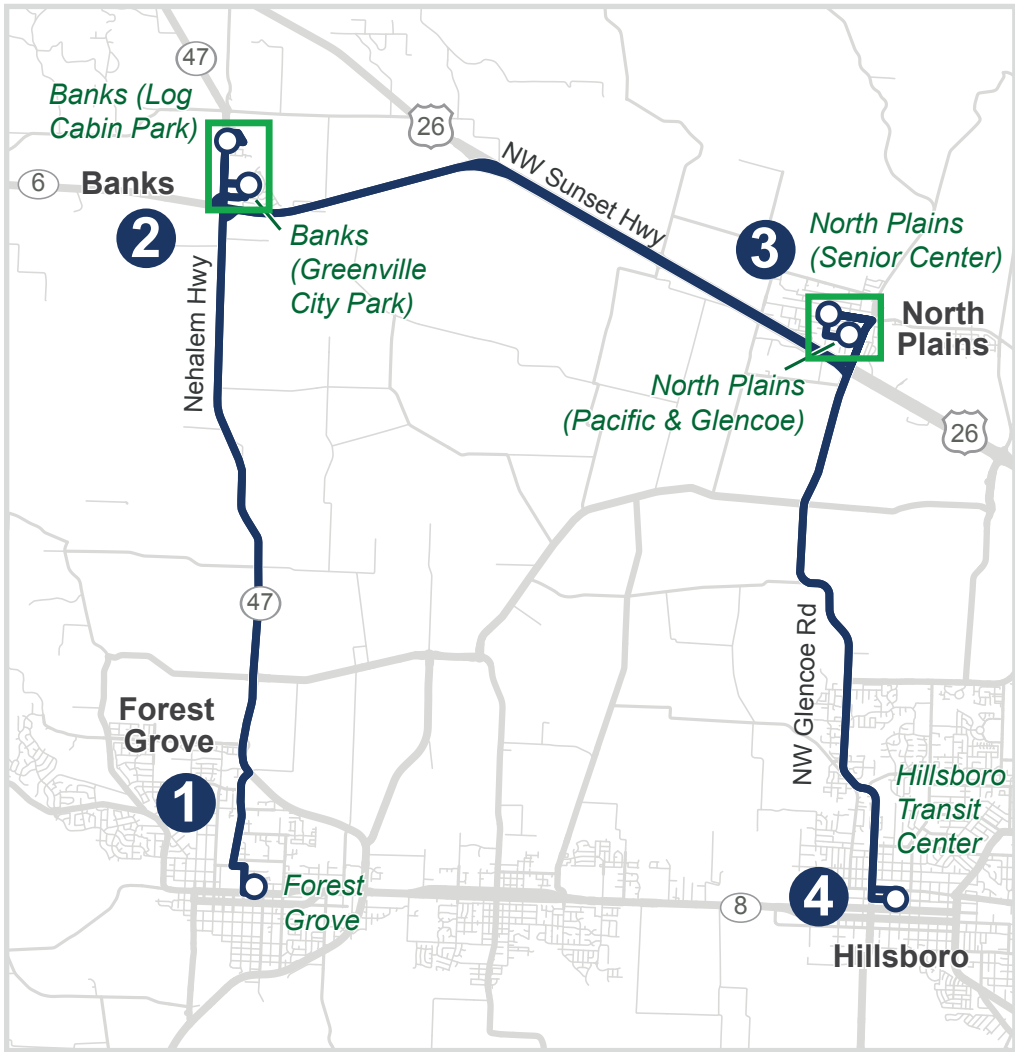

WEST Bound

Hillsboro Transit Center	North Plains: Pacific & Glencoe	North Plains: Senior Center (Commercial & 314th)	Banks: Greenville City Park (at NW Trelis Ct.)	Banks: Log Cabin Park (Main & Sunset)	University & Main (Connection to GroveLink)	Cedar St & 19th	Forest Grove Senior Center (2037 Douglas)
TM		Till		CC Till	GL	TM	
8:00	8:12	8:15	8:30	8:35	*	*	8:55
1:15	1:27	1:30	1:45	1:50	*	*	2:10
4:05	4:22	4:25	4:40	4:45	*	*	5:05
6:20	6:32	6:35	6:50	6:55	*	*	7:15

*The WestLink stops at these locations also. Exact time may vary.
**PM times in bold

Transfers

-  TriMet
-  Columbia County Rider
-  GroveLink
-  Tillamook Wave

CAR SEAT REQUIREMENT

Rear-facing car seats are required for passengers under two years old.

Updated February 2021

We'll get you there.

Connect with

west **Link**

Free weekday service open to the public

Connecting Forest Grove, Banks, North Plains, and the Hillsboro Transit Center

- WestLink stop
- WestLink route
- Transfer locations
- Off-Route stops

OFF-ROUTE STOPS

Limited off-route pick-up or drop-off is allowed in North Plains or Banks.
 Contact us at least one day in advance to request an off-route stop.
503-226-0700 M to F/ 7:30am to 5:00pm

The service operates **Monday to Friday** and it's **free**.