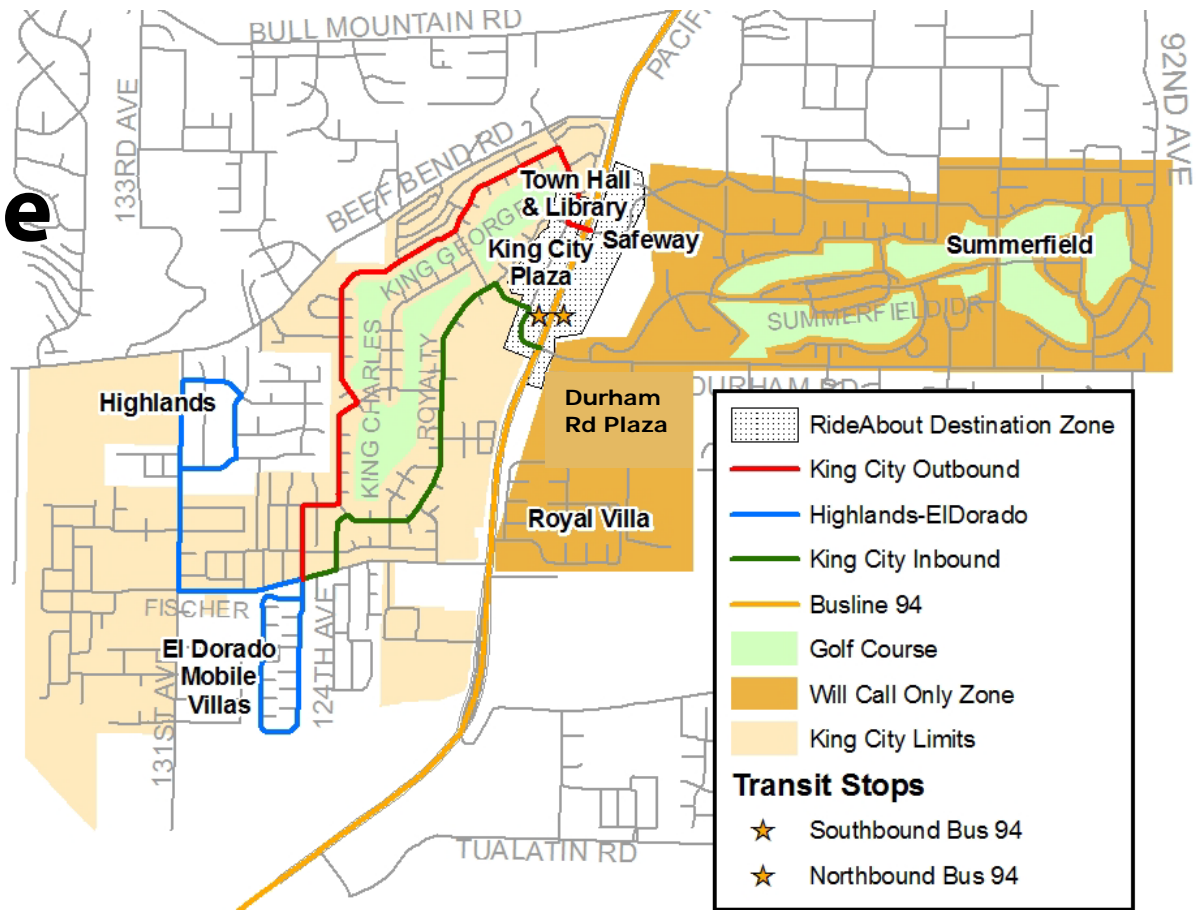

King City RideAbout Shuttle

Hop on the shuttle anywhere along the route during the designated time for the zone you are in and signal to the driver that you would like a pick up when you see them pass by – a little wave and a smile will do just fine.

If you'd like to call to request a pick-up (even if it is a little ways from the route), just call Ride Connection at **503-226-0700 (TTY: 711)** to make a request. Call anytime up to one business day before the trip. There is no cost for the shuttle, although donations are happily accepted.

Route A	9:00 AM		11:00 AM		1:00 PM		3:00 PM
Route B	9:10 AM		11:10 AM		1:10 PM		3:10 PM
El Dorado Mobile Villas	9:20 AM		11:20 AM		1:20 PM		3:20 PM
Zone C	9:25 AM		11:25 AM		1:25 PM		3:25 PM
King City Plaza Southbound Bus 94	9:30 AM	10:30 AM	11:30AM	12:30 PM	1:30 PM	2:30 PM	3:30 PM
Durham Rd Plaza Northbound Bus 94		10:40 AM	11:40 AM	12:40 PM	1:40 PM	2:40 PM	3:40 PM
Safeway		10:45 AM	11:45 AM	12:45 PM	1:45 PM	2:45 PM	3:45 PM